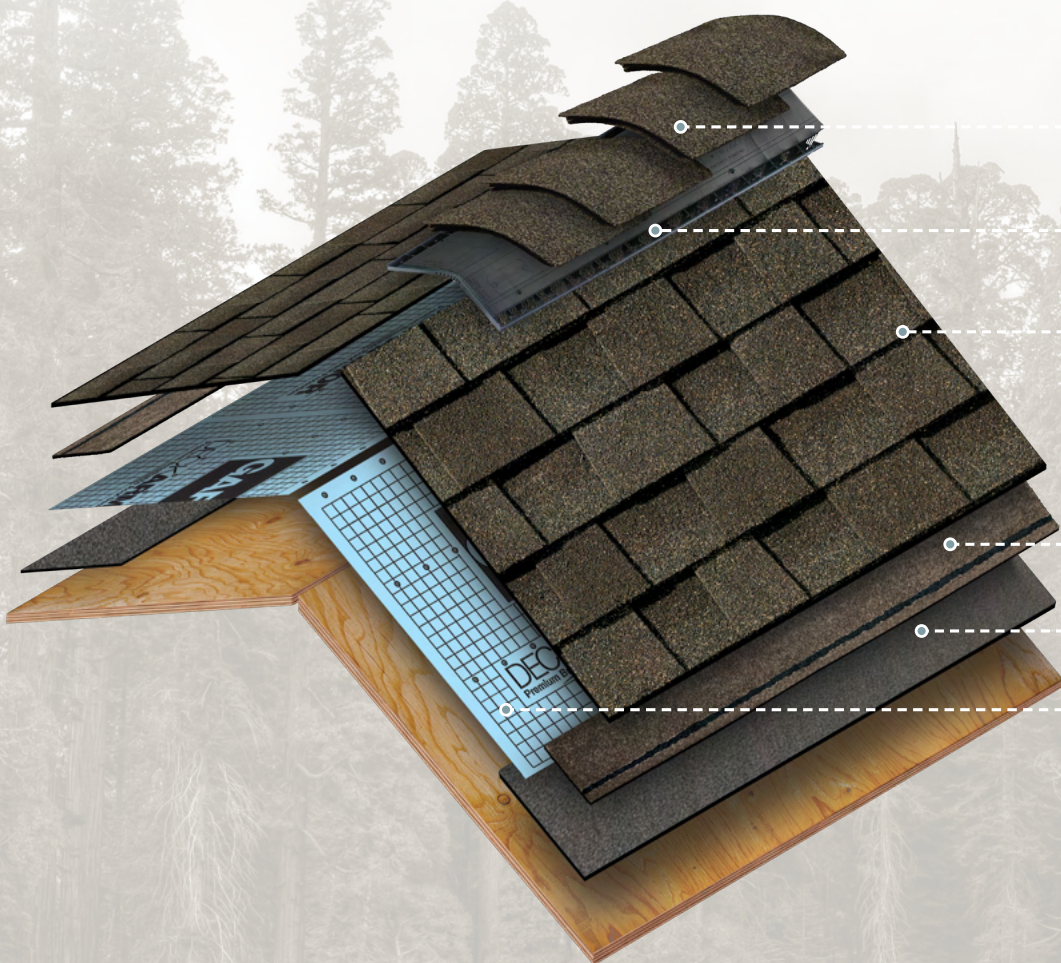

LIFETIME* ROOFING SYSTEM

gaf.com

When you install any GAF Lifetime Shingle and at least 3 qualifying GAF accessories, you'll automatically get a Lifetime Ltd. warranty on your shingles and all qualifying GAF accessories.*

Durable Protection. Lasting Beauty.

Ridge Cap Shingles

The finishing touch that helps defend against leaks at the hips and ridges

Cobra® Attic Ventilation

Helps reduce attic moisture and heat

Lifetime Shingles*

Beautify & protect for years to come

Starter Strip Shingles

Helps guard against shingle blow-offs

Leak Barrier

Helps prevent leaks caused by wind-driven rain and ice dams

Roof Deck Protection

Helps shield the roof deck from moisture infiltration

To learn more about why Advanced Protection® Shingles are your best choice, visit gaf.com/APS/.

The GAF Lifetime Roofing System has earned the prestigious Good Housekeeping Seal (applicable in U.S. only).

2012 - 2018
WOMEN'S CHOICE AWARD
9 OUT OF 10 CUSTOMER RECOMMENDED
ROOFING PRODUCTS

SALES OFFICES:

NORTHEAST
717-866-8392

CENTRAL
630-241-5380

SOUTHEAST
813-622-3962

SOUTHWEST
972-851-0500

WEST
951-360-4200
800-445-9330

CANADA
855-492-8085

WORLD HQ
973-628-3000

©2018 GAF 4/18 • #862 1 Campus Drive, Parsippany, NJ 07054 RESGS104

xxxxxxx-xxxx